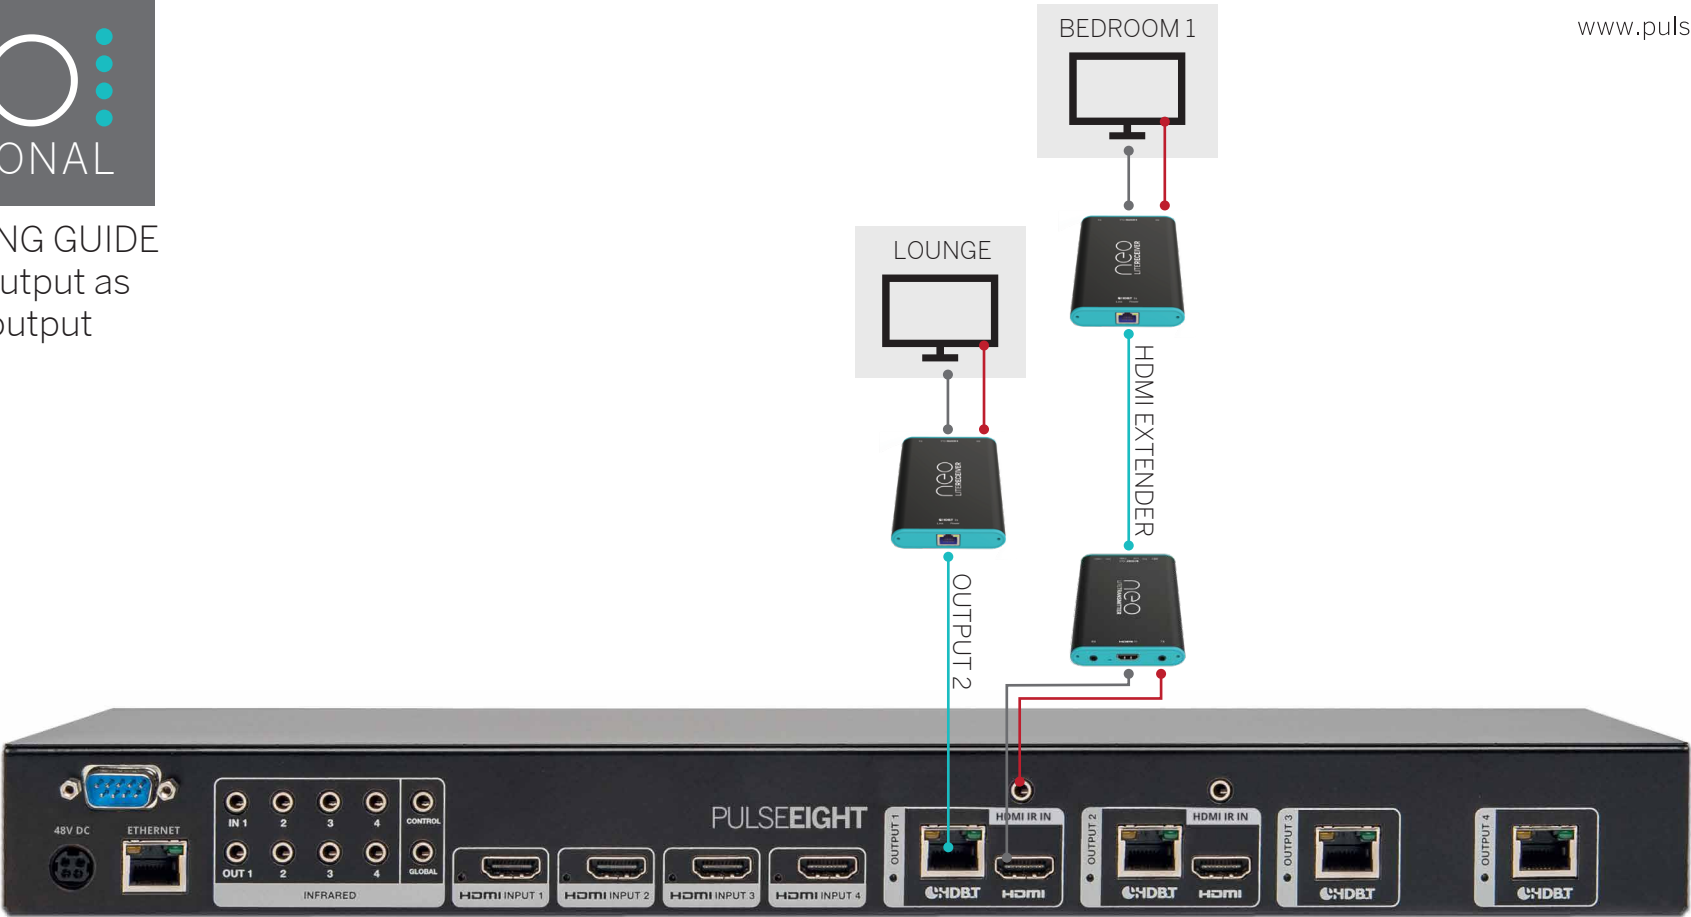

LEGEND

- INFRARED
- HDBaseT
- HDMI
- SERIAL
- ETHERNET
- AUDIO

CONCEPT WIRING GUIDE
for source within a room

LEGEND

- INFRARED
- HDBaseT
- HDMI
- SERIAL
- ETHERNET
- AUDIO

REQUIREMENT: The desire to have a source within the room but still to link into the matrix
SOLUTION: Using a neo:lite Extender Set, link the source back to an input port on the matrix

CONCEPT WIRING GUIDE
linking a home theatre PC

LEGEND

- INFRARED
- HDBaseT
- HDMI
- SERIAL
- ETHERNET
- AUDIO

REQUIREMENT: To link a home theatre PC into the installation
SOLUTION: Using a CEC adapter, connect the PC to an input of the matrix

CONCEPT WIRING GUIDE
Using a mirror output as
a full HDBaseT output

LEGEND

- INFRARED
- HDBaseT
- HDMI
- SERIAL
- ETHERNET
- AUDIO

REQUIREMENT: More than 4 zones outside of HDMI reach
SOLUTION: Using a HDMI extender set into a mirror HDMI output