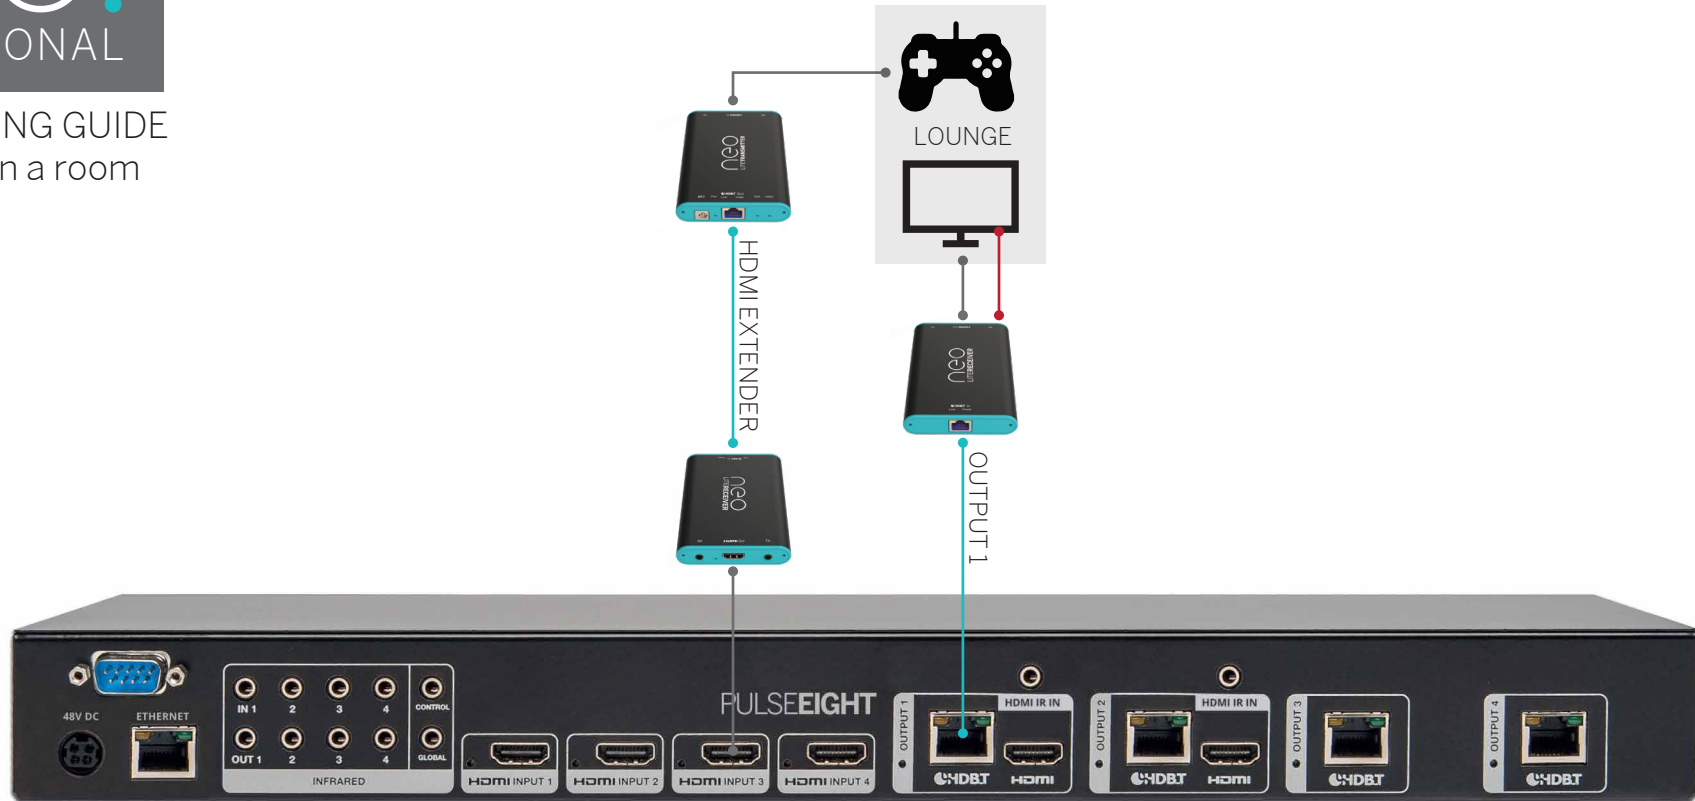

LEGEND

- INFRARED
- HDBaseT
- HDMI
- SERIAL
- ETHERNET
- AUDIO

CONCEPT WIRING GUIDE
for source within a room

LEGEND

- INFRARED
- HDBaseT
- HDMI
- SERIAL
- ETHERNET
- AUDIO

REQUIREMENT: The desire to have a source within the room but still to link into the matrix
SOLUTION: Using a neo:lite Extender Set, link the source back to an input port on the matrix

CONCEPT WIRING GUIDE
linking a home theatre PC

LEGEND

- INFRARED
- HDBaseT
- HDMI
- SERIAL
- ETHERNET
- AUDIO

REQUIREMENT: To link a home theatre PC into the installation
SOLUTION: Using a CEC adapter, connect the PC to an input of the matrix

CONCEPT WIRING GUIDE
Using a mirror output as
a full HDBaseT output

LEGEND

- INFRARED
- HDBaseT
- HDMI
- SERIAL
- ETHERNET
- AUDIO

REQUIREMENT: More than 4 zones outside of HDMI reach
SOLUTION: Using a HDMI extender set into a mirror HDMI output