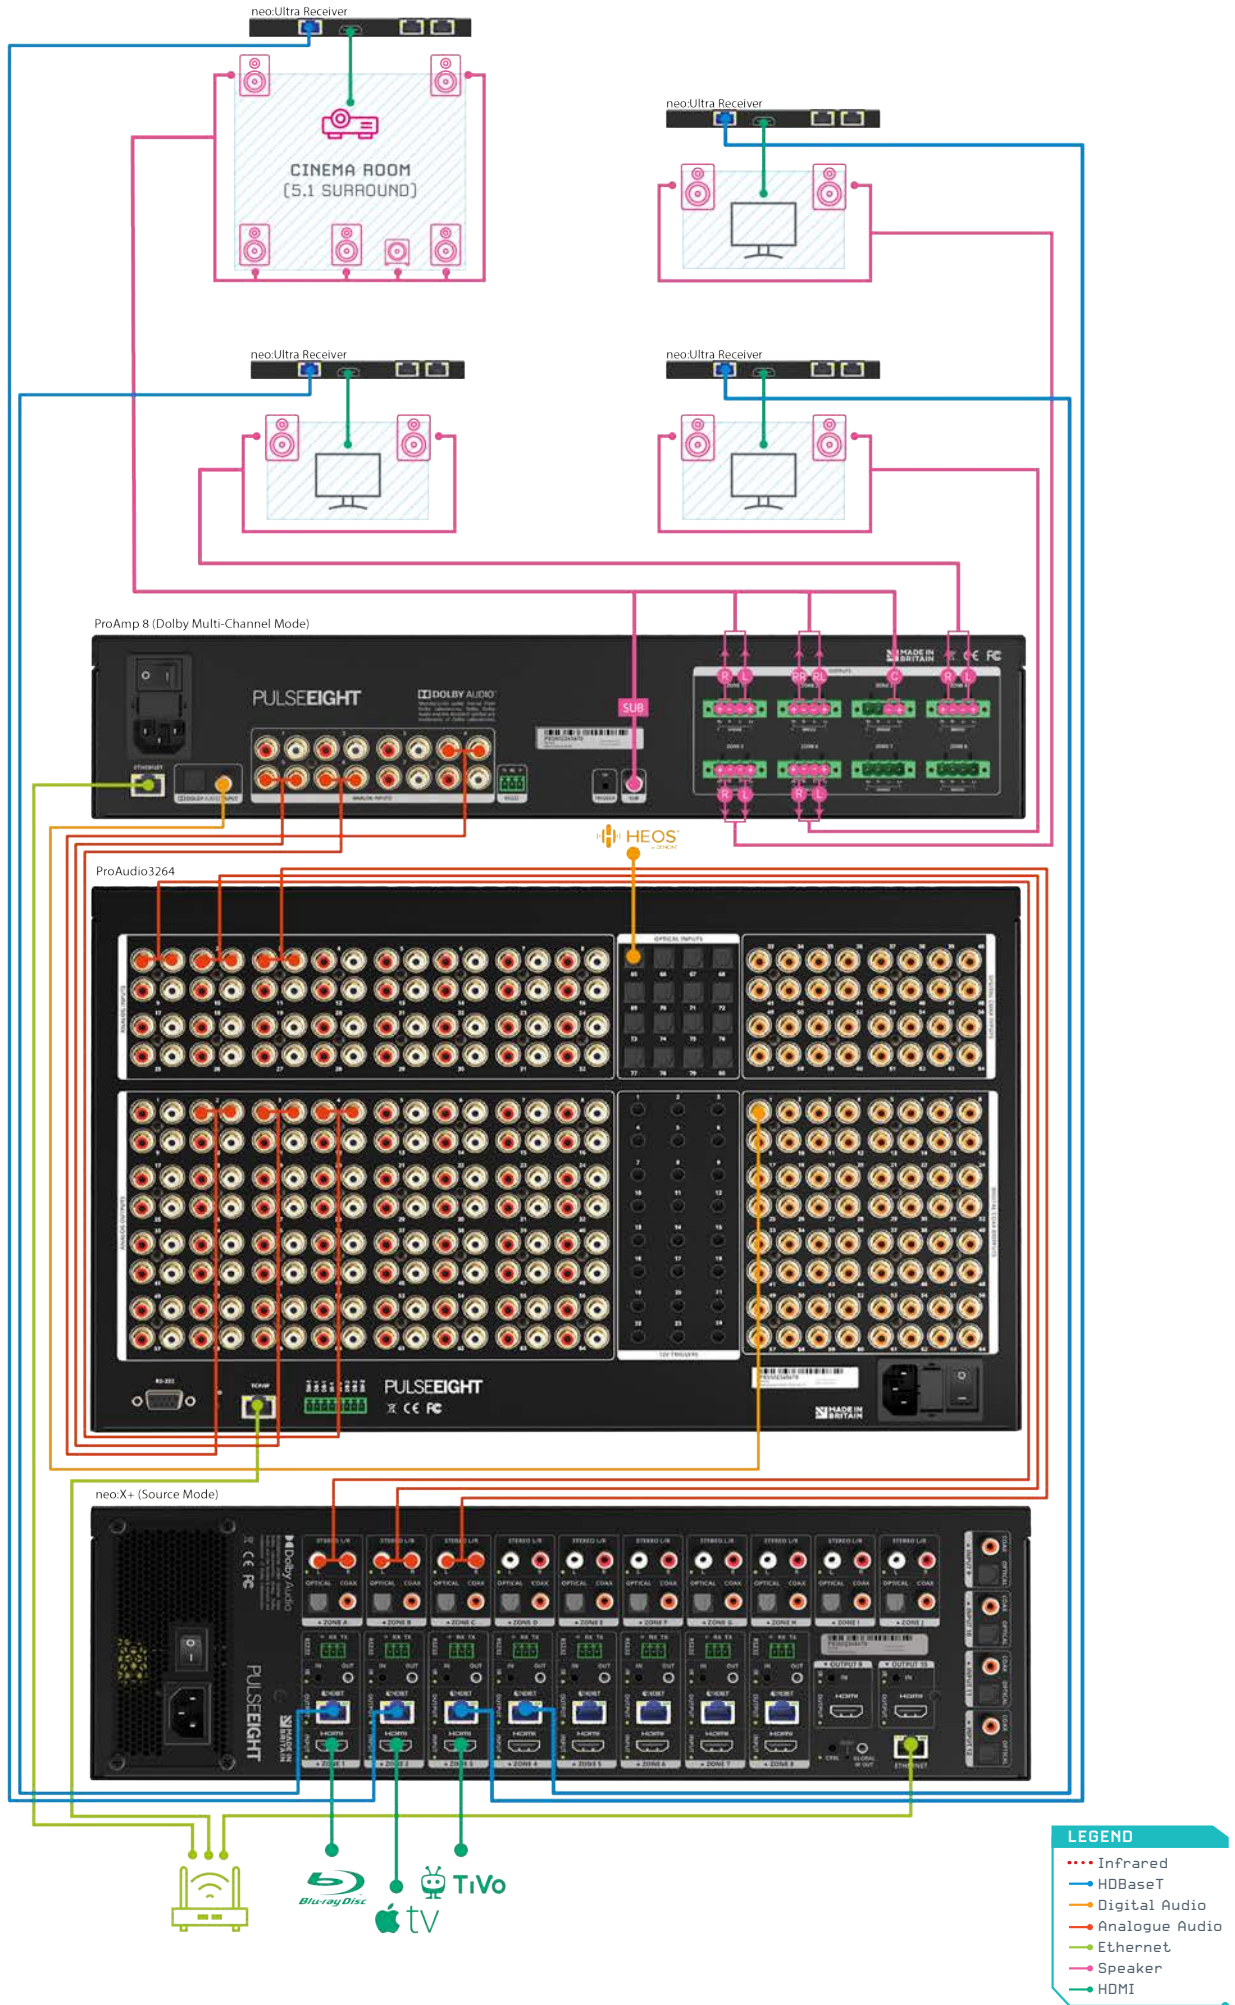

CONCEPT WIRING DIAGRAM: ProAudio3264

LEGEND

- Infrared
- HDBaseT
- Digital Audio
- Analogue Audio
- Ethernet
- Speaker
- HDMI