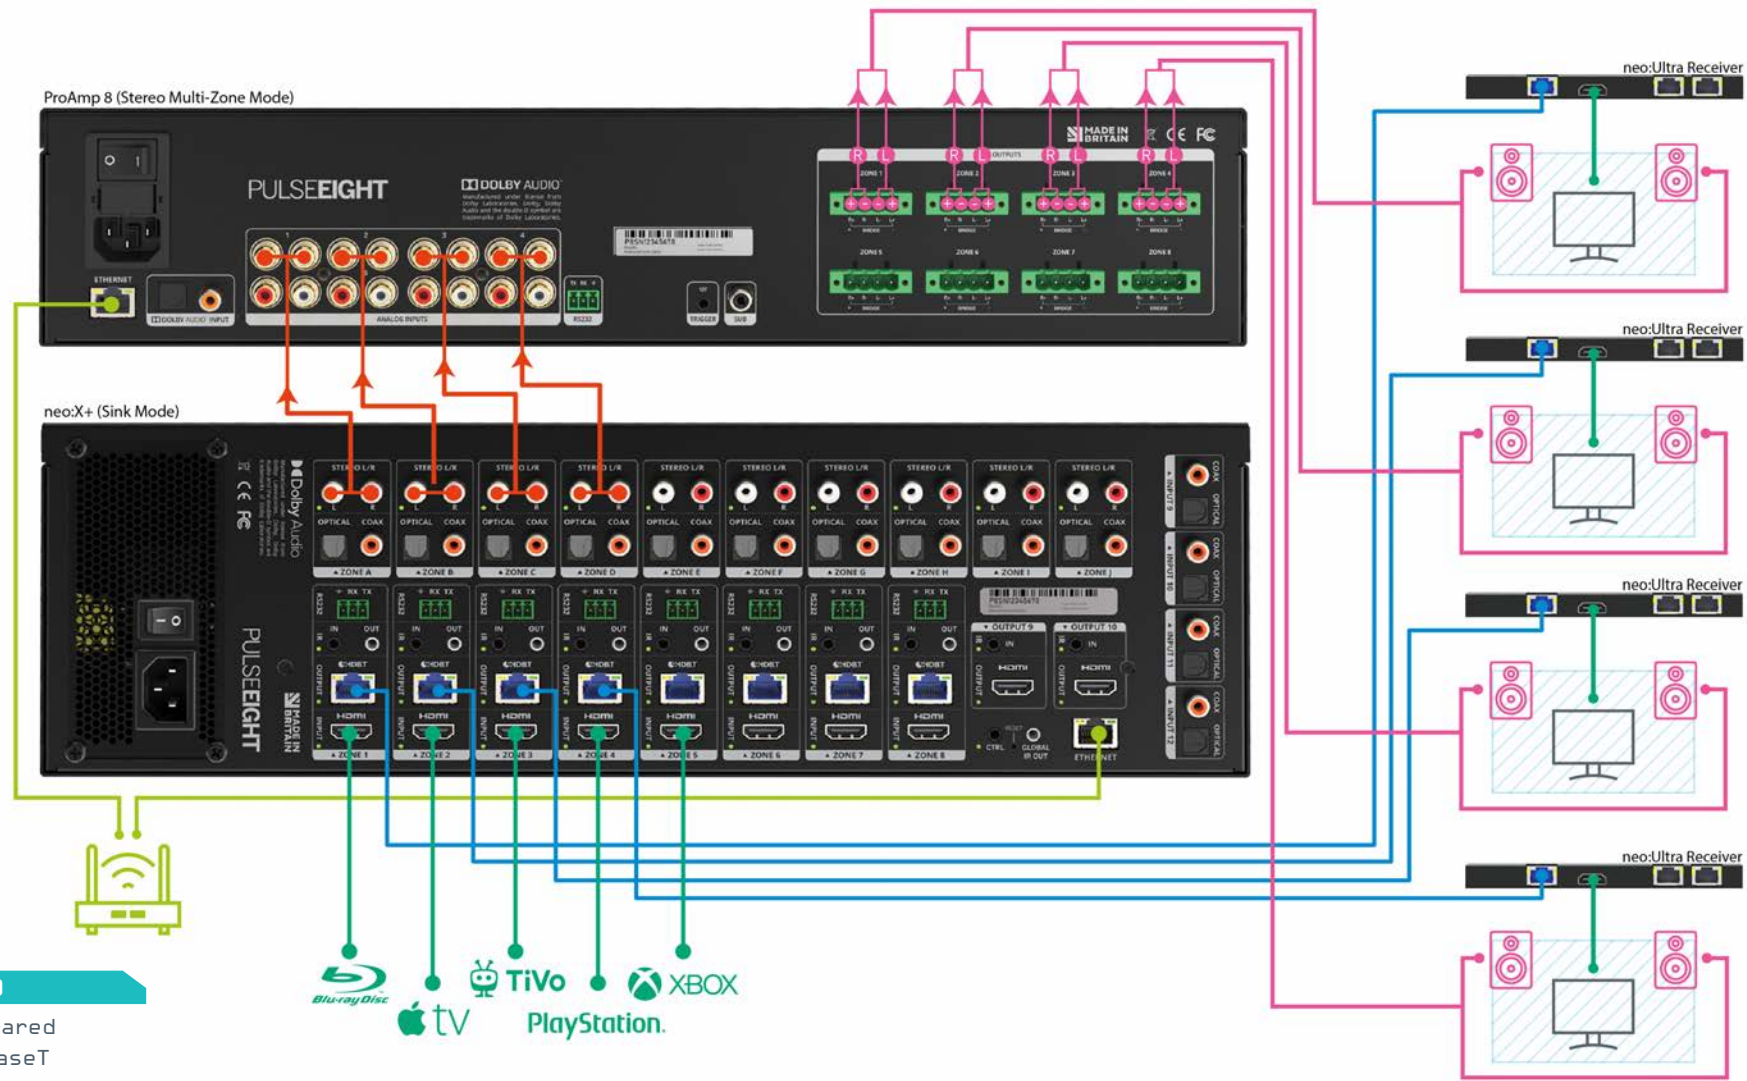

CONCEPT WIRING DIAGRAM: ProAmp8 [Dolby Multi-Channel Mode]

LEGEND

- Infrared
- HDBaseT
- Digital Audio
- Analogue Audio
- Ethernet
- Speaker
- HDMI

CONCEPT WIRING DIAGRAM: ProAmp8 [Stereo Multi-Zone Mode]

LEGEND

- Infrared
- HDBaseT
- Digital Audio
- Analogue Audio
- Ethernet
- Speaker
- HDMI