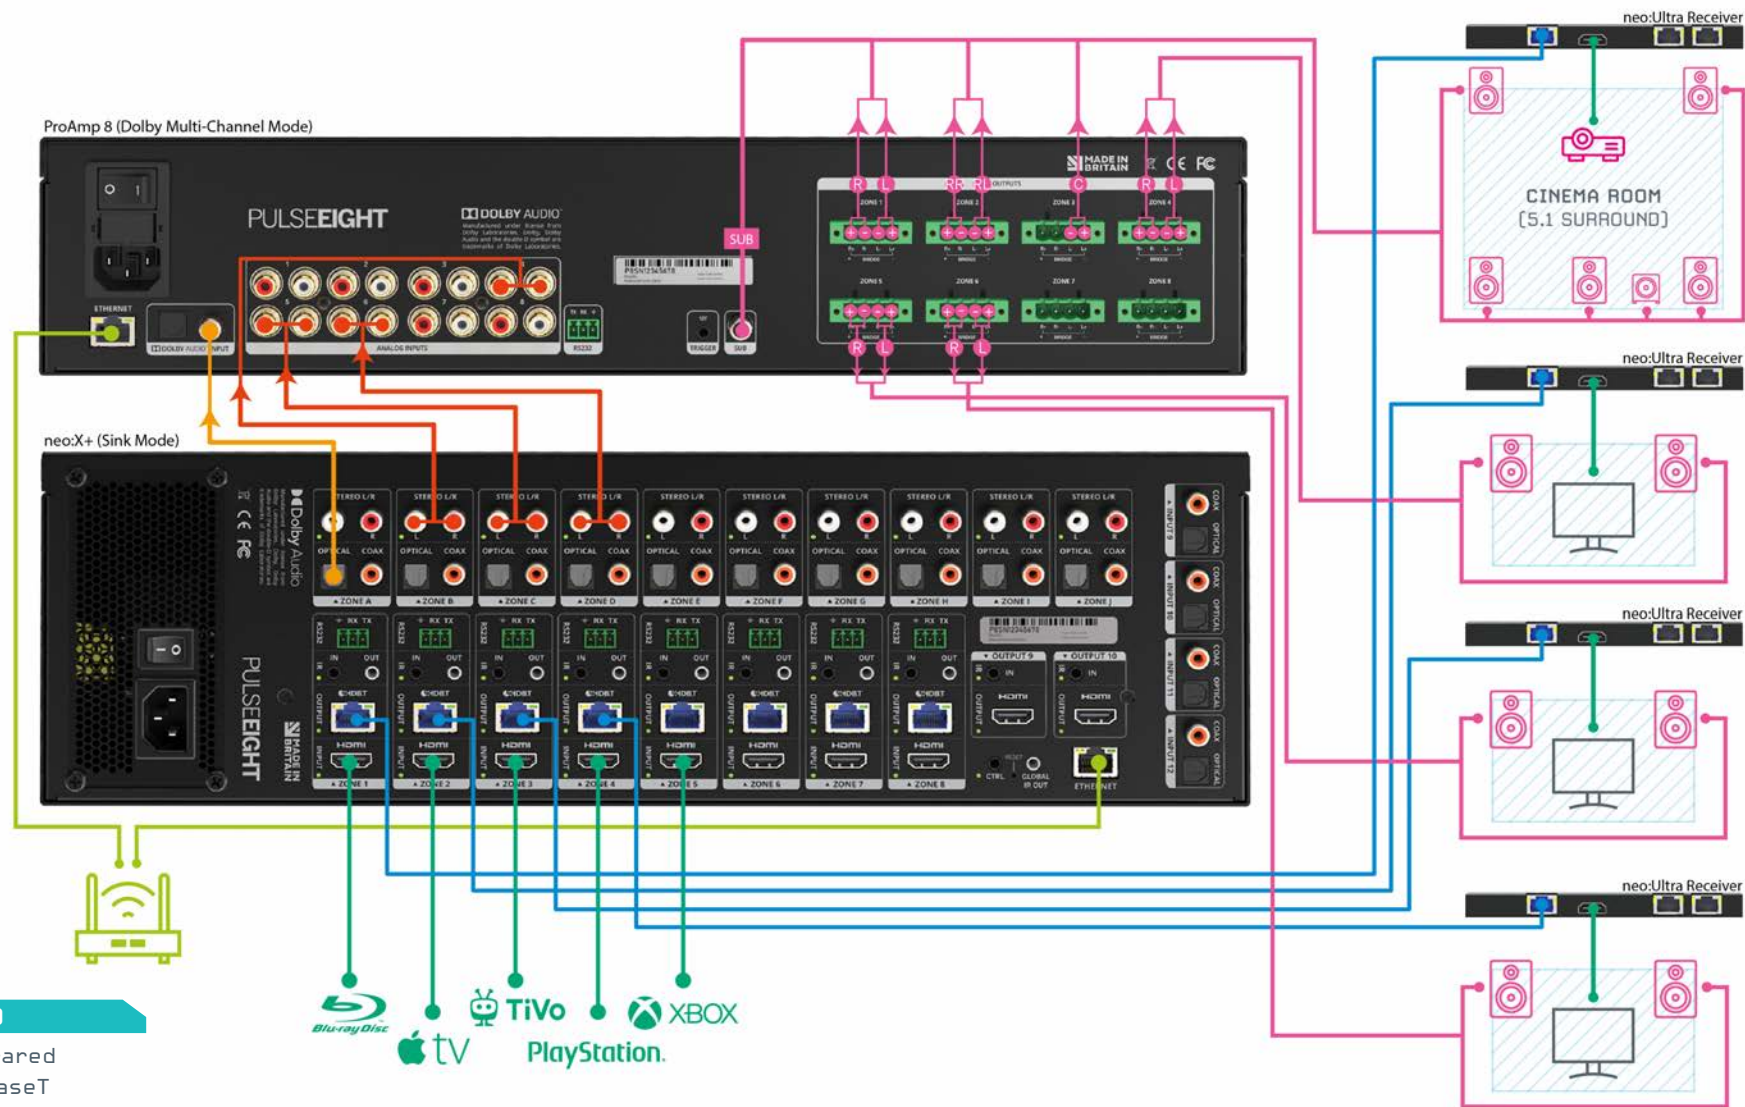

CONCEPT WIRING DIAGRAM: ProAmp8 [Dolby Multi-Channel Mode]

LEGEND

- Infrared
- HDBaseT
- Digital Audio
- Analogue Audio
- Ethernet
- Speaker
- HDMI

CONCEPT WIRING DIAGRAM: ProAmp8 [Stereo Multi-Zone Mode]

LEGEND

- Infrared
- HDBaseT
- Digital Audio
- Analogue Audio
- Ethernet
- Speaker
- HDMI