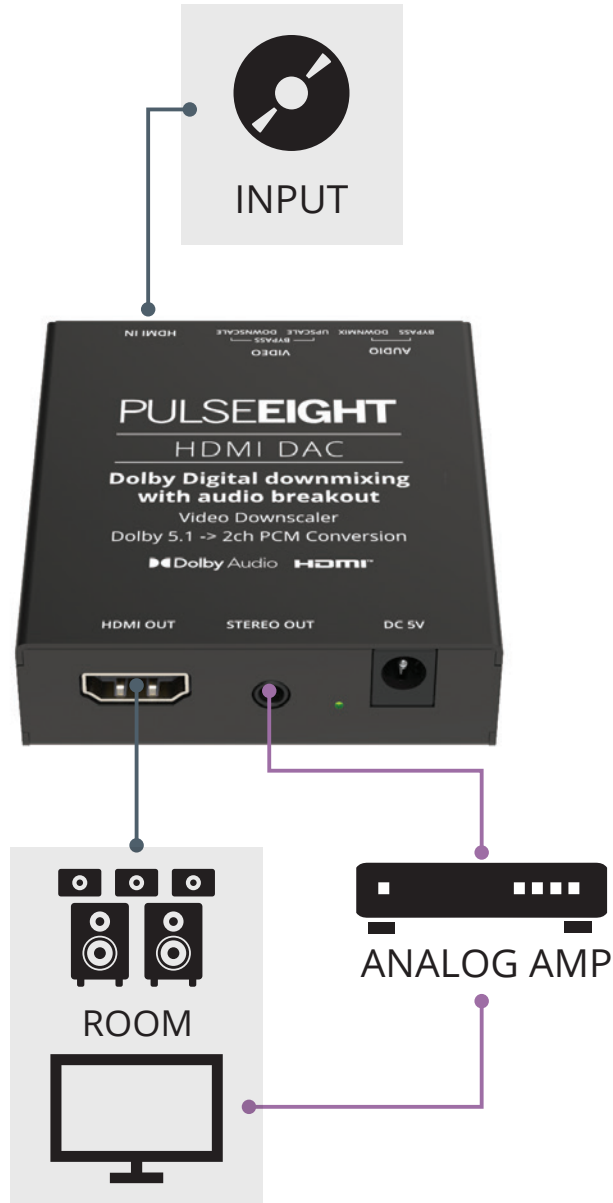

HDMI DAC

CONCEPT WIRING GUIDELINES

LEGEND

- HDMI
- AUDIO